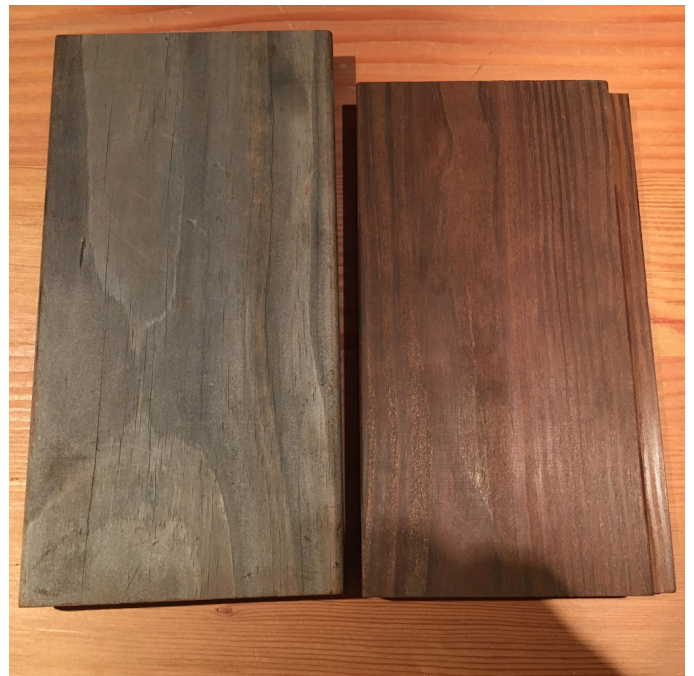

## WEATHERED KEBONY

New Kebony against a 2-year-old Kebony vertical planter

New Kebony lying on 3-year-old Kebony decking alongside 20-year-old gunite (concrete) pool edge

New Kebony on a 3-year-old Kebony deck

New Kebony siding beside 4-year-old weathered Kebony siding from an east-facing wall